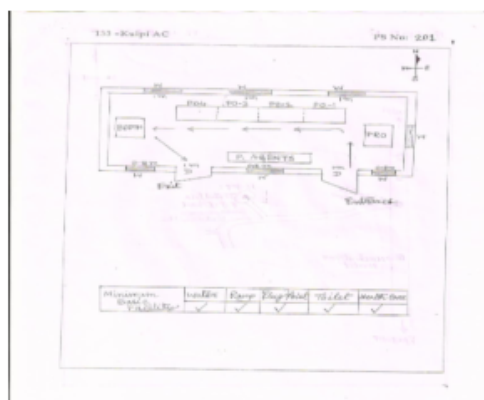

Nazri Naksha

Google Map View

Polling Station Building Front View

Polling Station Front View

Cad View

Key MAP View