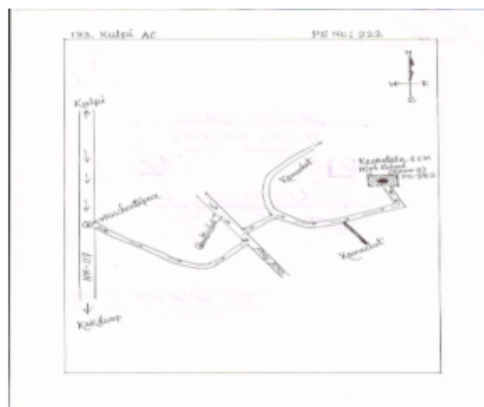

Nazri Naksha

Google Map View