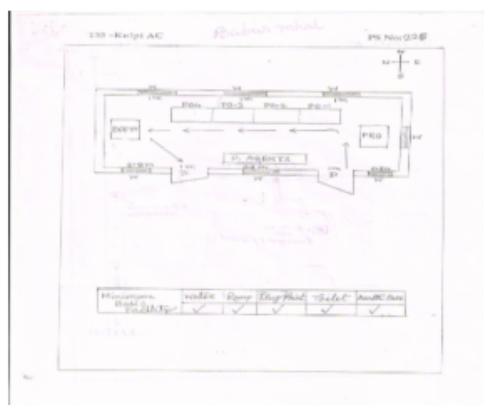

Nazri Naksha

Google Map View

Polling Station Building Front View

Polling Station Front View

Cad View

Key MAP View