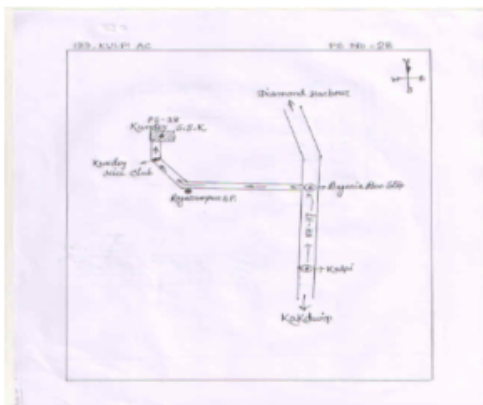

Nazri Naksha

Google Map View