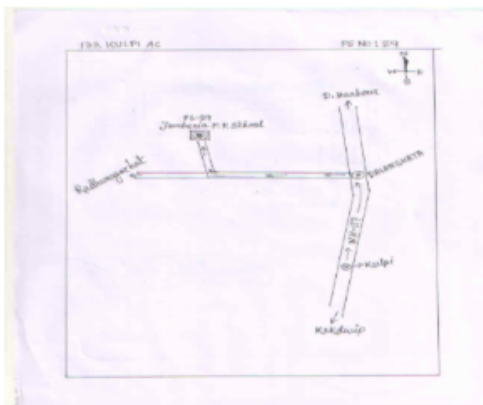

Nazri Naksha

Google Map View