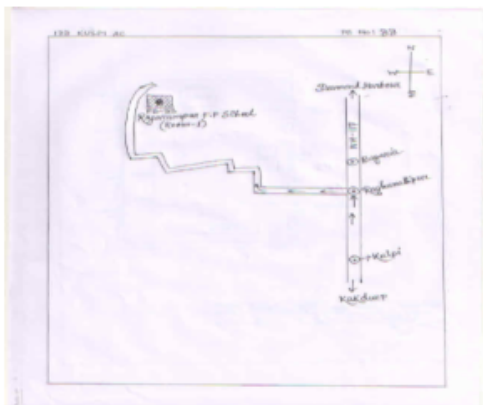

Nazri Naksha

Google Map View