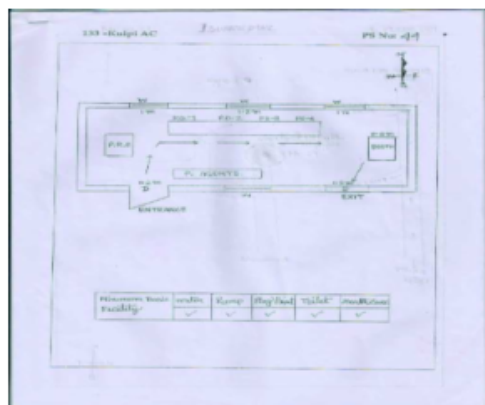

Nazri Naksha

Google Map View

Polling Station Building Front View

Polling Station Front View

Cad View

Key MAP View