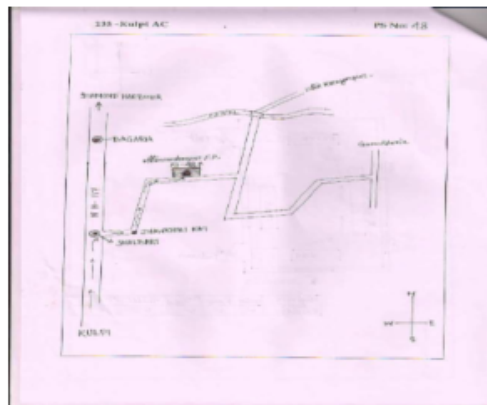

Nazri Naksha

Google Map View