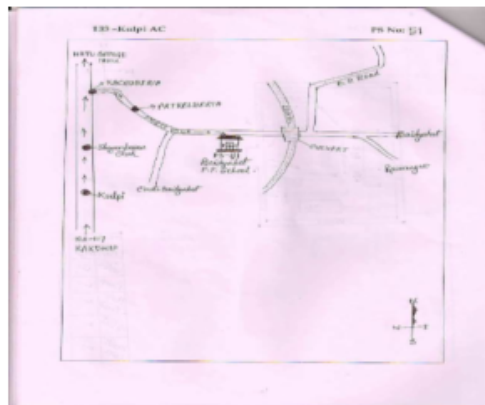

Nazri Naksha

Google Map View