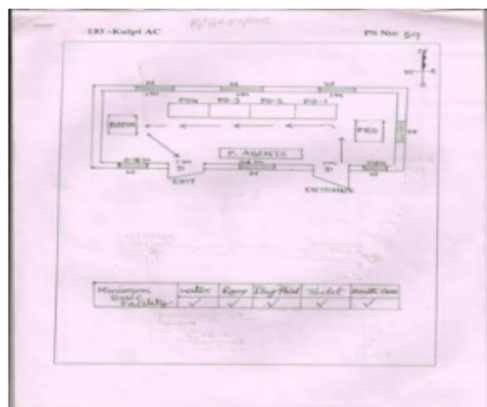

Nazri Naksha

Google Map View

Polling Station Building Front View

Polling Station Front View

Cad View

Key MAP View