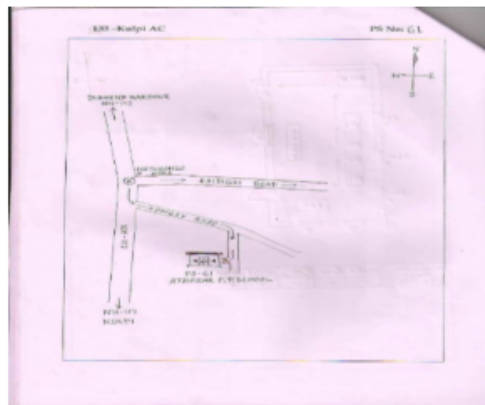

Nazri Naksha

Google Map View