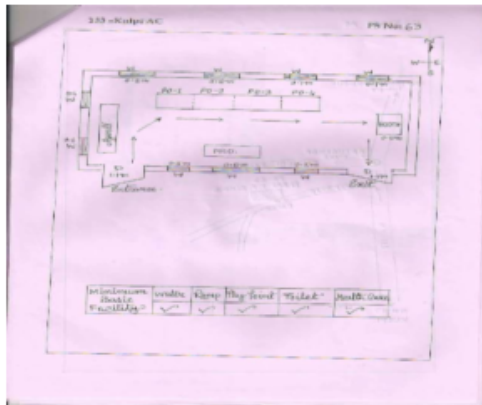

Nazri Naksha

Google Map View

Polling Station Building Front View

Polling Station Front View

Cad View

Key MAP View