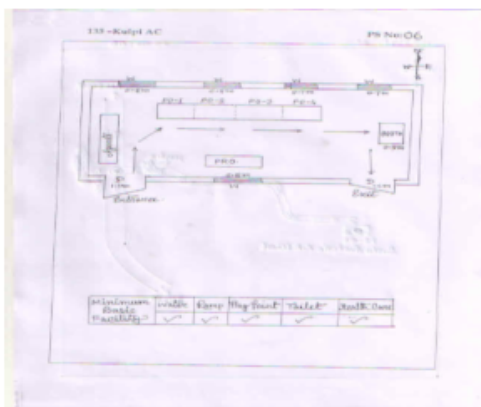

Nazri Naksha

Google Map View

Polling Station Building Front View

Polling Station Front View

Cad View

Key MAP View