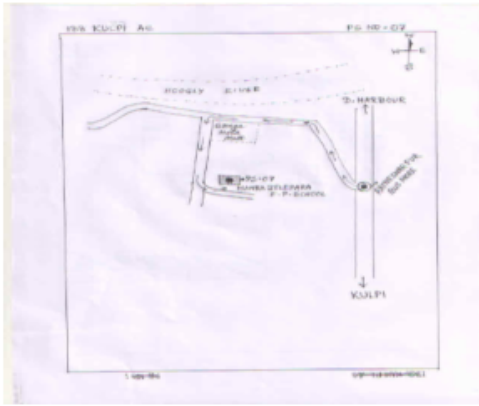

Nazri Naksha

Google Map View