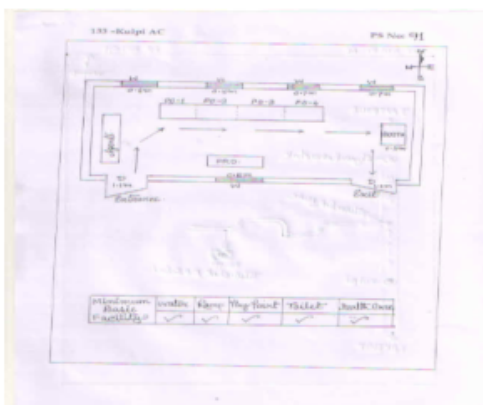

Nazri Naksha

Google Map View

Polling Station Building Front View

Polling Station Front View

Cad View

Key MAP View