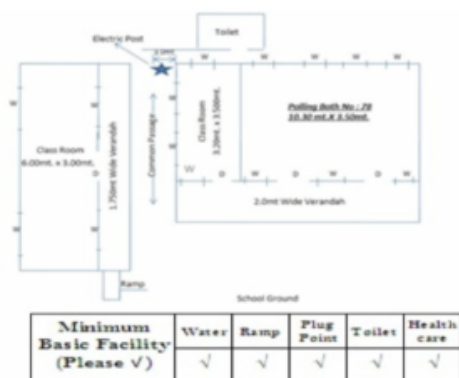

Nazri Naksha

Google Map View

Polling Station Building Front View

Polling Station Front View

Cad View

Key MAP View