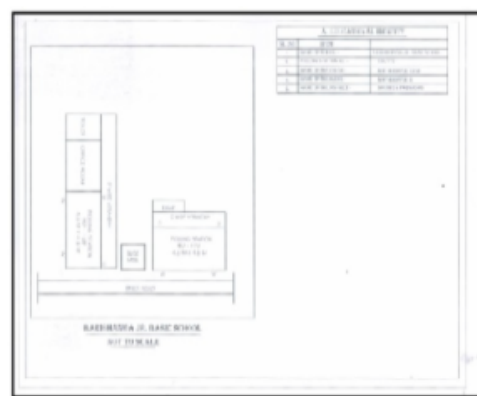

Nazri Naksha

Google Map View

Polling Station Building Front View

Polling Station Front View

Cad View

Key MAP View