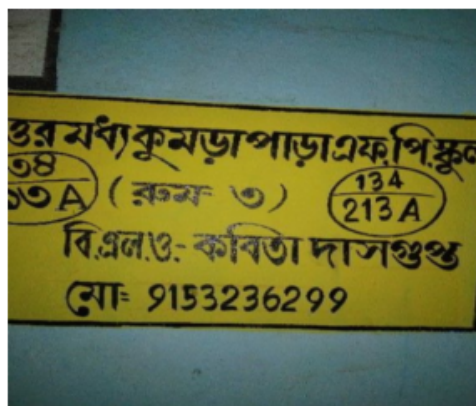

Polling Station Front View