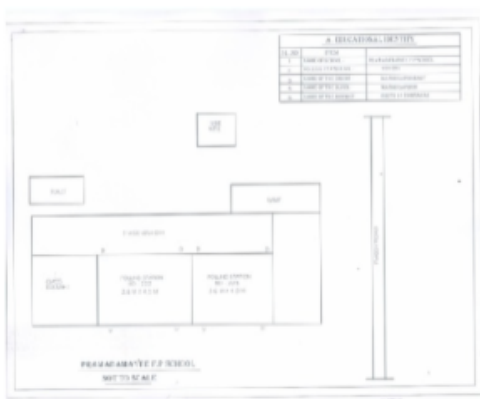

Nazri Naksha

Google Map View

Polling Station Building Front View

Polling Station Front View

Cad View

Key MAP View