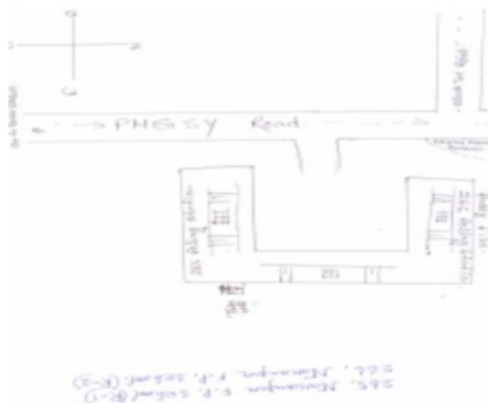

Nazri Naksha

Google Map View