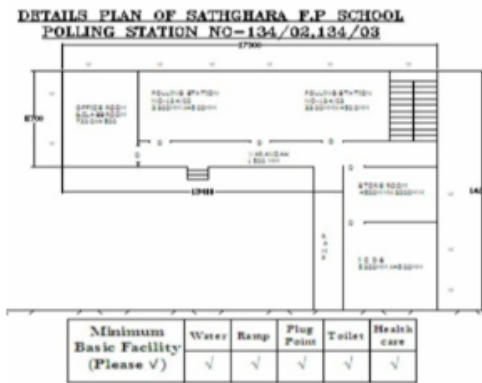

Nazri Naksha

Google Map View

Polling Station Building Front View

Polling Station Front View

Cad View

Key MAP View