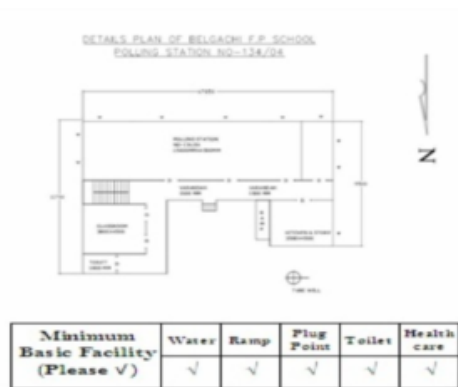

Nazri Naksha

Google Map View

Polling Station Building Front View

Polling Station Front View

Cad View

Key MAP View