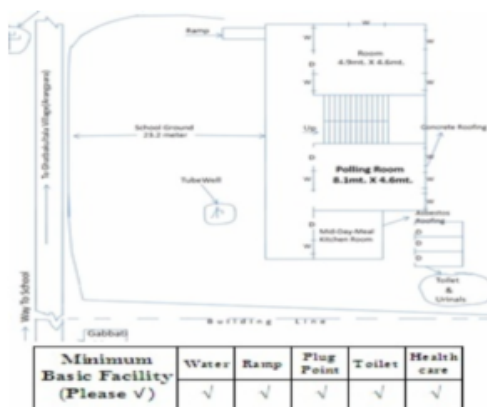

Nazri Naksha

Google Map View

Polling Station Building Front View

Polling Station Front View

Cad View

Key MAP View