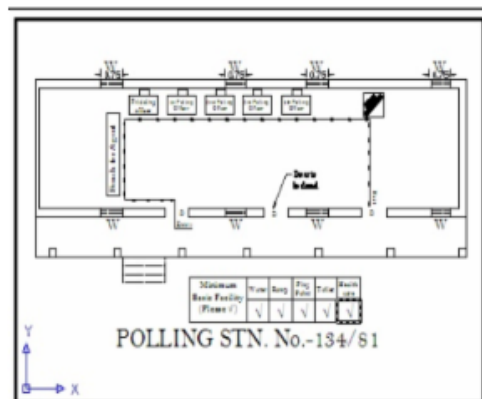

Nazri Naksha

Google Map View

Polling Station Building Front View

Polling Station Front View

Cad View

Key MAP View