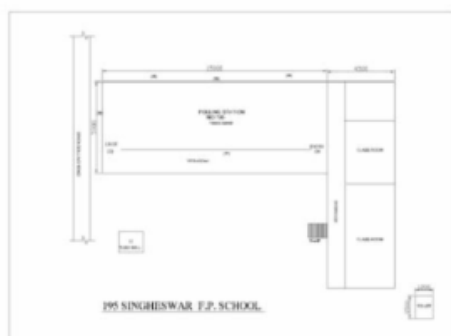

Nazri Naksha

Google Map View

Polling Station Building Front View

Polling Station Front View

Cad View

Key MAP View