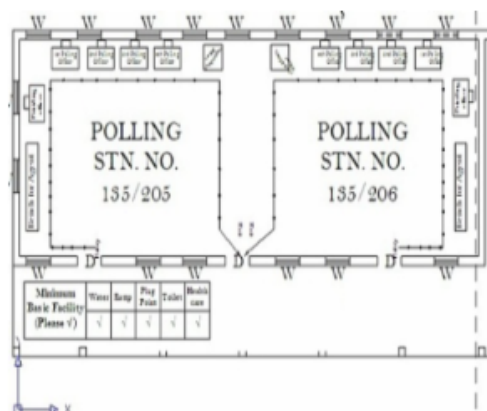

Nazri Naksha

Google Map View

Polling Station Building Front View

Polling Station Front View

Cad View

Key MAP View