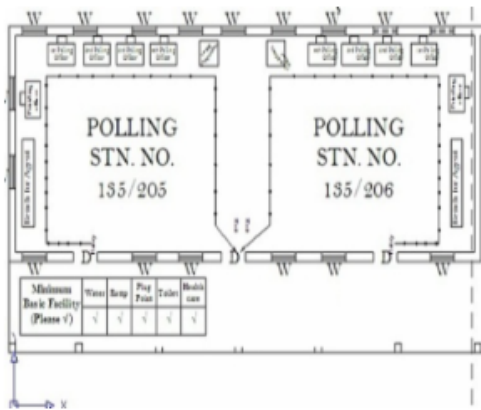

Nazri Naksha

Google Map View

Polling Station Building Front View

Polling Station Front View

Cad View

Key MAP View