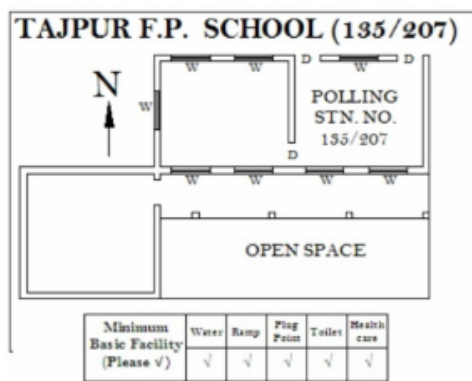

Nazri Naksha

Google Map View

Polling Station Building Front View

Polling Station Front View

Cad View

Key MAP View