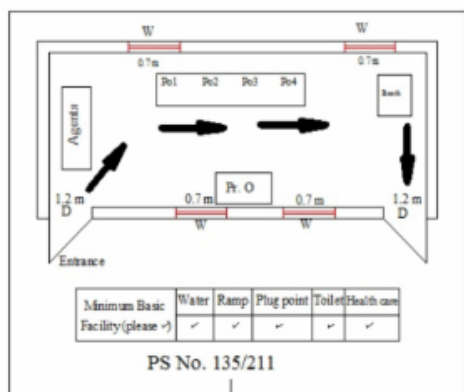

Nazri Naksha

Google Map View

Polling Station Building Front View

Polling Station Front View

Cad View

Key MAP View