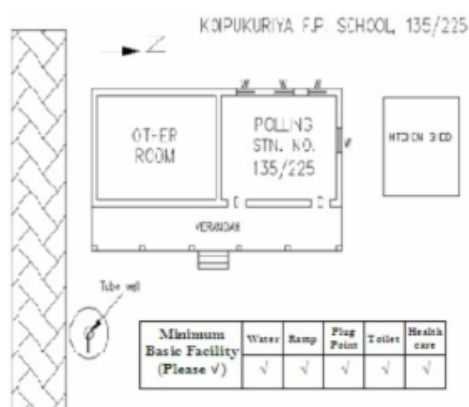

Nazri Naksha

Google Map View

Polling Station Building Front View

Polling Station Front View

Cad View

Key MAP View