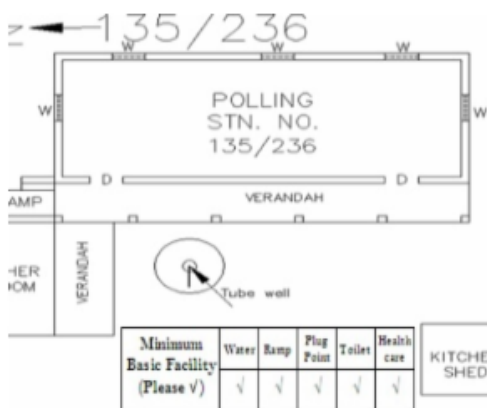

Nazri Naksha

Google Map View

Polling Station Building Front View

Polling Station Front View

Cad View

Key MAP View