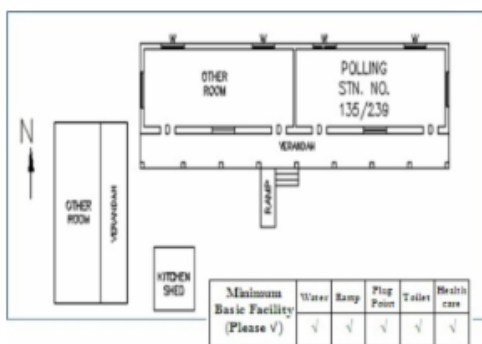

Nazri Naksha

Google Map View

Polling Station Building Front View

Polling Station Front View

Cad View

Key MAP View