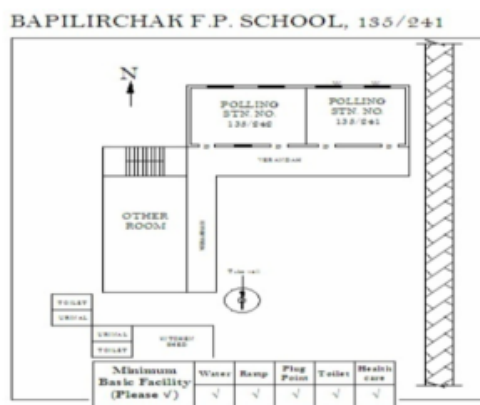

Nazri Naksha

Google Map View

Polling Station Building Front View

Polling Station Front View

Cad View

Key MAP View