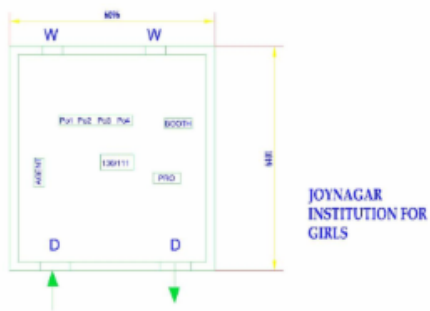

Nazri Naksha

Google Map View

Polling Station Building Front View

Polling Station Front View

Cad View

Key MAP View