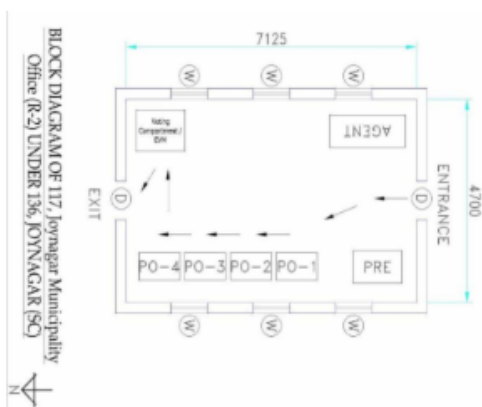

Nazri Naksha

Google Map View

Polling Station Building Front View

Polling Station Front View

Cad View

Key MAP View