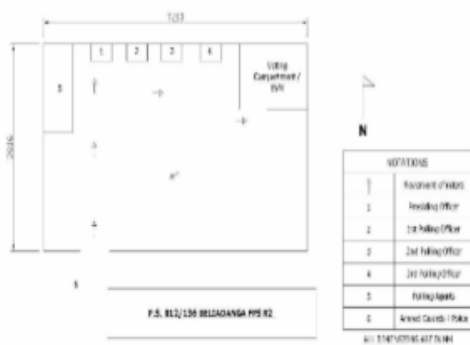

Nazri Naksha

Google Map View

Polling Station Building Front View

Polling Station Front View

Cad View

Key MAP View