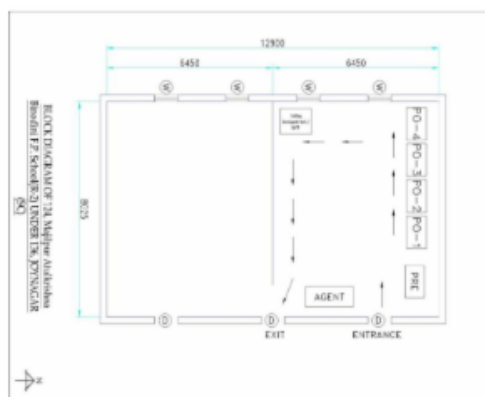

Nazri Naksha

Google Map View

Polling Station Building Front View

Polling Station Front View

Cad View

Key MAP View