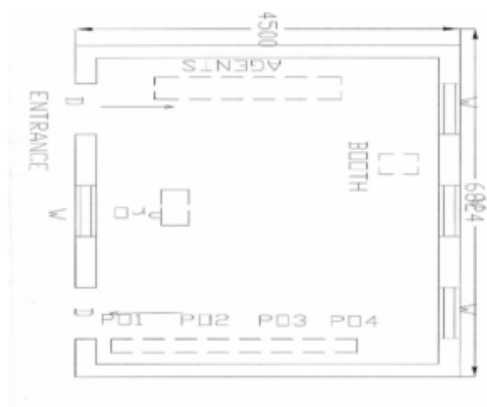

Nazri Naksha

Google Map View

Polling Station Building Front View

Polling Station Front View

Cad View

Key MAP View