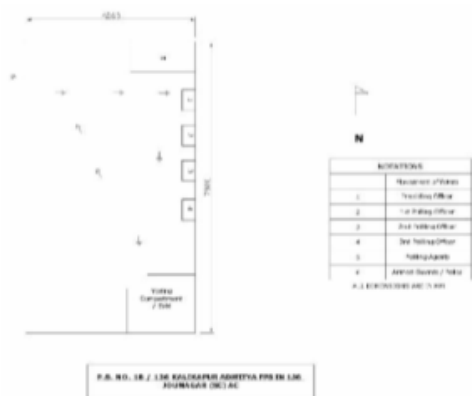

Cad View

Key MAP View

P.S. NO. 18 / 136 KALKAPUR ADWITYA FP IN 136 JOYNAGAR (SC) AC

খাল