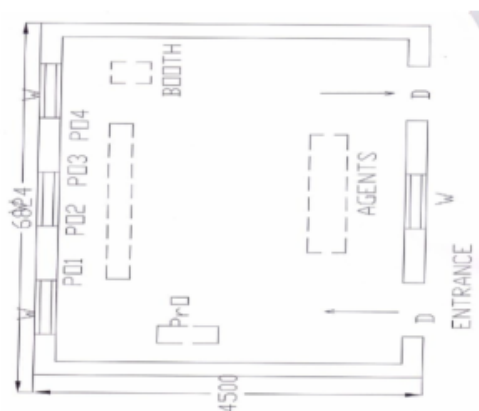

Nazri Naksha

Google Map View

Polling Station Building Front View

Polling Station Front View

Cad View

Key MAP View