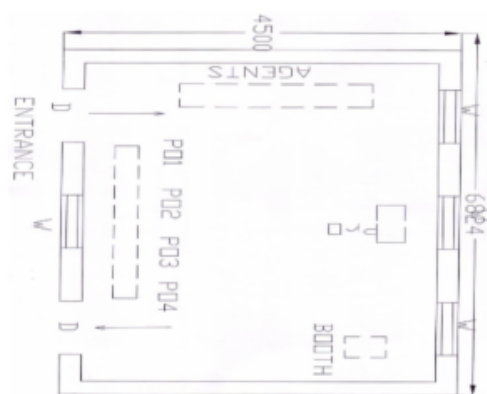

Nazri Naksha

Google Map View

Polling Station Building Front View

Polling Station Front View

Cad View

Key MAP View