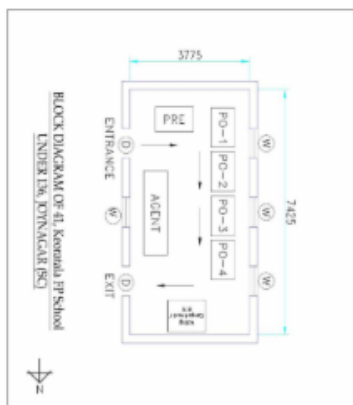

Nazri Naksha

Google Map View

Polling Station Building Front View

Polling Station Front View

Cad View

Key MAP View