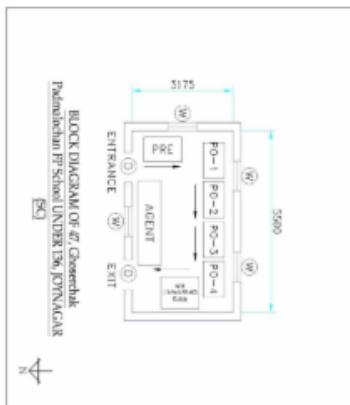

Nazri Naksha

Google Map View

Polling Station Building Front View

Polling Station Front View

Cad View

Key MAP View