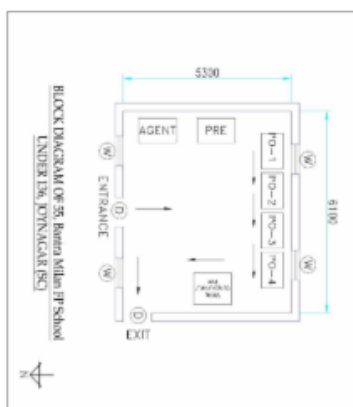

Nazri Naksha

Google Map View

Polling Station Building Front View

Polling Station Front View

Cad View

Key MAP View