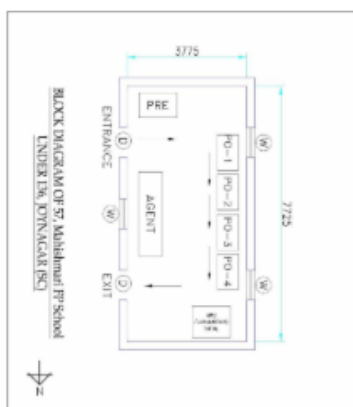

Nazri Naksha

Google Map View

Polling Station Building Front View

Polling Station Front View

Cad View

Key MAP View