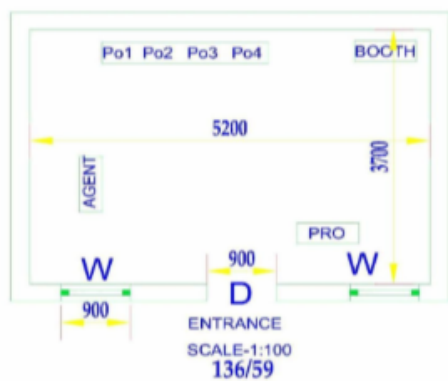

Nazri Naksha

Google Map View

Polling Station Building Front View

Polling Station Front View

Cad View

Key MAP View