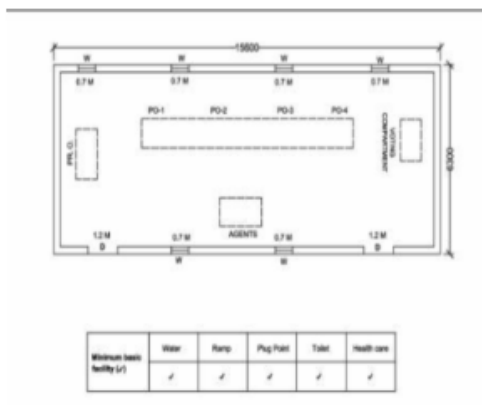

Nazri Naksha

Google Map View

Polling Station Building Front View

Polling Station Front View

Cad View

Key MAP View