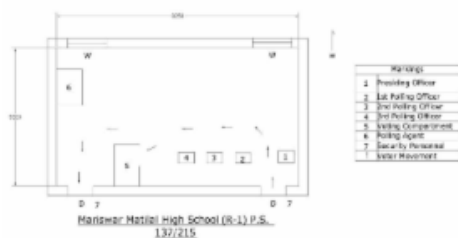

Nazri Naksha

Google Map View

Polling Station Building Front View

Polling Station Front View

Cad View

Key MAP View