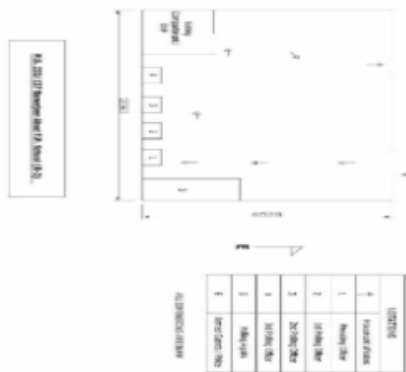

Nazri Naksha

Google Map View

Polling Station Building Front View

Polling Station Front View

Cad View

Key MAP View