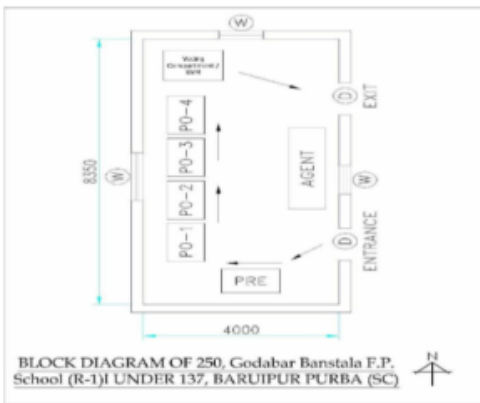

Nazri Naksha

Google Map View

Polling Station Building Front View

Polling Station Front View

Cad View

Key MAP View